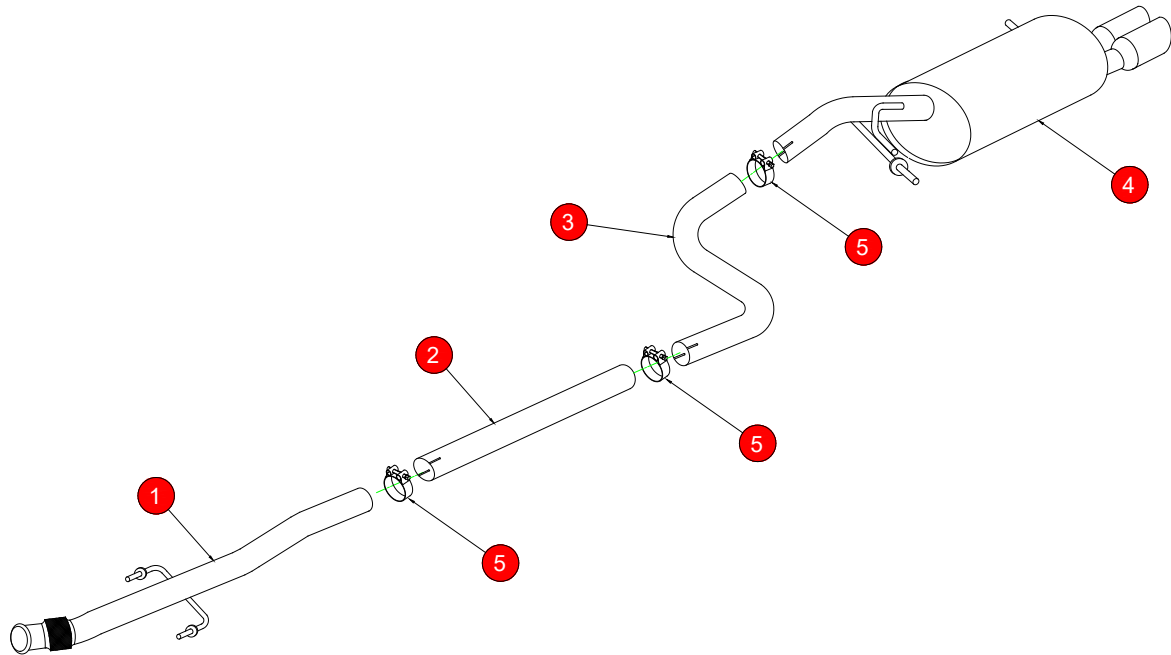

CAR	PEUGEOT 208 GTi 1.6T	PART NO.	SPGS022
YEAR	2012-2015	FIT KITS	036 FK
NOTES	Where not supplied use original fittings.	FEATURES	Pipe diameter:- 63.5mm/2.5"

NO.	PART NO.	DESCRIPTION	QTY
1	462CN	Front Pipe	1
2	464CN	Centre No Bomb Box	1
3	374PG	Link Pipe	1
4	375PG57	Rear Silencer	1
Fit Kit			
5	Z016.10064	66mm H/D Clamp	3

DATE	24/02/22
ISSUE	02
AUTHORISED	S SHIPLEY

NOTE: ENSURE SCORPION SYSTEM IS CLEAR OF MOVING PARTS AND ALL ORIGINAL FUNCTIONS WORK CORRECTLY.